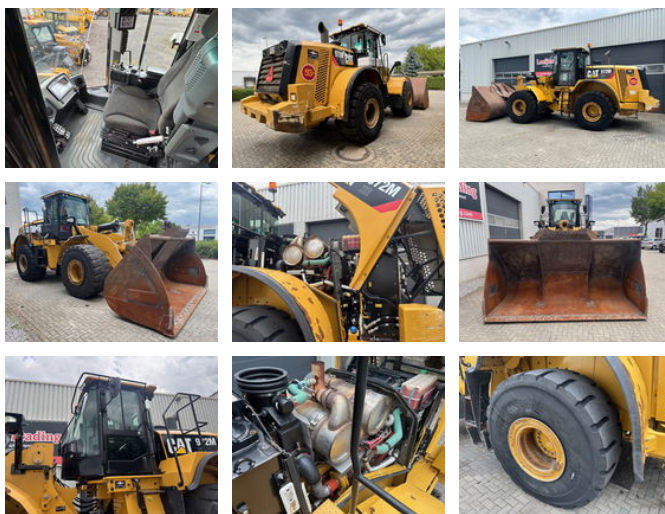

Leeijen Trading

Caterpillar 972M XE Wheelloader, made in Belgium, 2015 year, EPA

General features

Brand	Caterpillar
Subcategory	Wheel loader
Construction year	2015
Color	Yellow
Condition	Used
Fuel	Diesel

Characteristics

Serial number

CAT0972MTEDW00335

Caterpillar 972M XE Wheelloader, made in Belgium, 2015 year, EPA

Description

Caterpillar 972M XE wheelloader, Year: 2015, Equipped with, Working lights, bucket, automatic greasing. EPA, made in Belgium