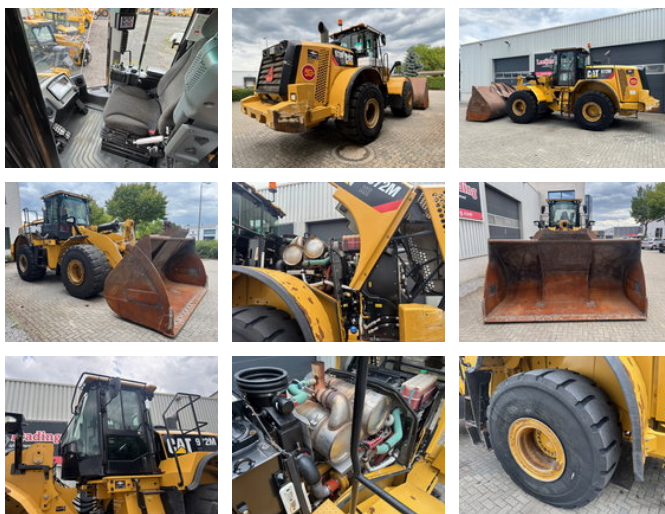

# Leeijen Trading

Caterpillar 972M XE Wheelloader, made in Belgium, 2015 year, EPA

## General features

Brand	Caterpillar
Subcategory	Wheel loader
Construction year	2015
Color	Yellow
Condition	Used
Fuel	Diesel

# Caterpillar 972M XE Wheelloader, made in Belgium, 2015 year, EPA

## Description

Caterpillar 972M XE wheelloader, Year: 2015, Equipped with, Working lights, bucket, automatic greasing. EPA, made in Belgium