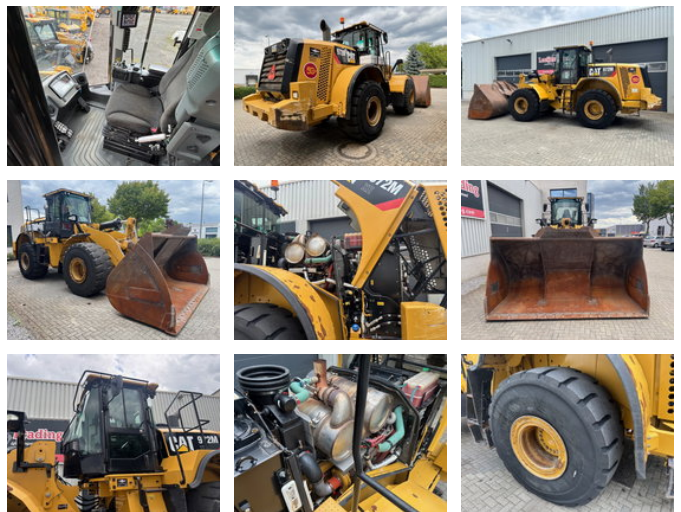

# Leeijen Trading

Caterpillar 972M XE Wheelloader, made in Belgium, 2015 year, EPA

## General characteristics

Brand	Caterpillar
Subcategory	Wheel loader
Year of construction	2015
Colour	Yellow
Condition	Used
Fuel	Diesel

# Caterpillar 972M XE Wheelloader, made in Belgium, 2015 year, EPA

## Description

Caterpillar 972M XE wheelloader, Year: 2015, Equipped with, Working lights, bucket, automatic greasing. EPA, made in Belgium