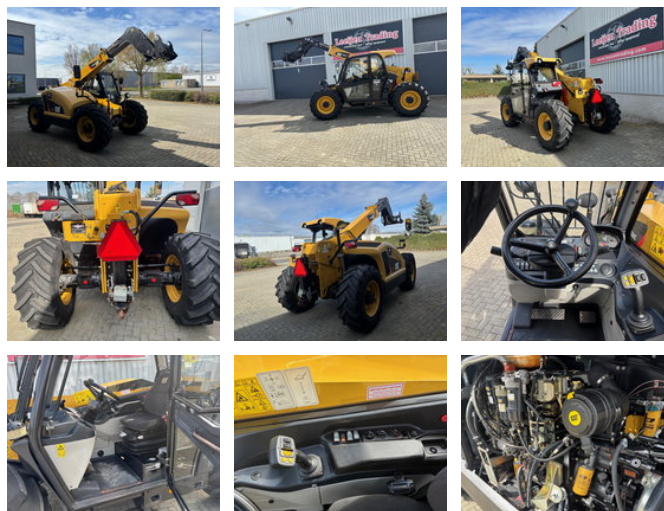

Leeijen Trading

Caterpillar TH336C Telehandler 2015 Year

General features

Brand	Caterpillar
Subcategory	Rigid telehandler
Construction year	2015
Hourmeter reading	6318
Color	Yellow
Condition	Used
Fuel	Diesel
CE marking	Yes

Characteristics

GVW	7.564kg
Serial number	YC5A1785KMJR00293
Lifting capacity	3.300kg
Mast type	Telescope

Caterpillar TH336C Telehandler 2015 Year

Technical specifications

Drive	wheels
-------	--------

Engine output	92kw
---------------	------

Description

Caterpillar TH336C Telehandler, Year: 2015. Operating Weight: 7560KG, Lifting height 6.1 meter. Rated Load Capacity 3.300 kg .Hourmeter reading 6.318. Equipped with: Working lights, Aux. Hydraulic lines, Quickcoupler. CE marking