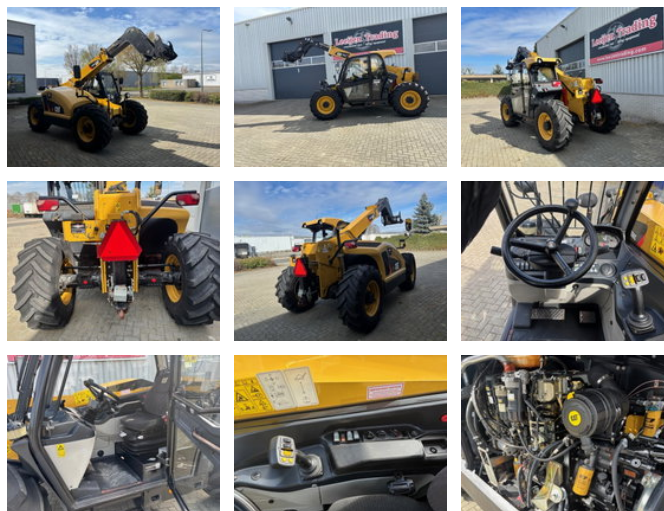

Leeijen Trading

Caterpillar TH336C Telehandler 2015 Year

General characteristics

Brand	Caterpillar
Subcategory	Rigid telehandler
Year of construction	2015
Hours displayed	6318
Colour	Yellow
Condition	Used
Fuel	Diesel
CE marking	And

Properties

GVW	7.564kg
Serial number	YC5A1785KMJR00293
Max. lifting capacity	3.300kg
Mast type	Telescopic

Caterpillar TH336C Telehandler 2015 Year

Technical specifications

Drive	wheels
-------	--------

Assets	92kw
--------	------

Description

Caterpillar TH336C Telehandler, Year: 2015. Operating Weight: 7560KG, Lifting height 6.1 meter. Rated Load Capacity 3.300 kg .Hourmeter reading 6.318. Equipped with: Working lights, Aux. Hydraulic lines, Quickcoupler. CE marking