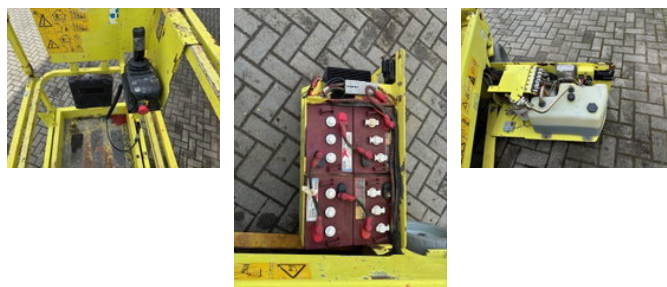

Leeijen Trading

Genie GS 1932 Electric scissorlift 2008 Year

General characteristics

Brand	Genie
Subcategory	Scissor lift wheeled
Year of construction	2008
Hours displayed	468
Colour	Yellow
Condition	Used
Fuel	Electric
CE marking	And

Properties

GVW	1.512kg
Serial number	GS3008C-1383
Max. lifting capacity	227kg
Mast type	Pair of scissors

Genie GS 1932 Electric scissorlift 2008 Year

Description

Genie GS-1932 electric scissorlift. Year: 2008, Working height: 7.8 Meter, Weight: 1.512 Kg, Hourmeter reading:468 Equipped with: CE marking, Extendable platform, Build in batterycharger, NON marking tyres