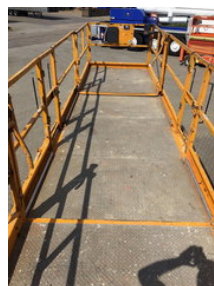

Leeijen Trading

Genie GS-4390 4x4

General features

Brand	Genie
Subcategory	Scissor lift wheeled
Construction year	2006
Hourmeter reading	2149
Color	Yellow
Condition	Used
Fuel	Diesel
Reference	178720

Characteristics

Empty weight	7.345kg
Serial number	GS9006-42874
Lifting capacity	680kg
Mast type	Scissor