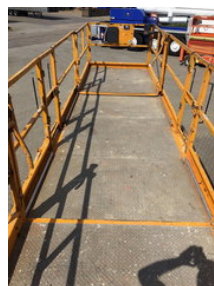

## Genie GS-4390 4x4

### Characteristics

Empty weight	7.345kg
Serial number	GS9006-42874
Lifting capacity	680kg
Mast type	Scissor