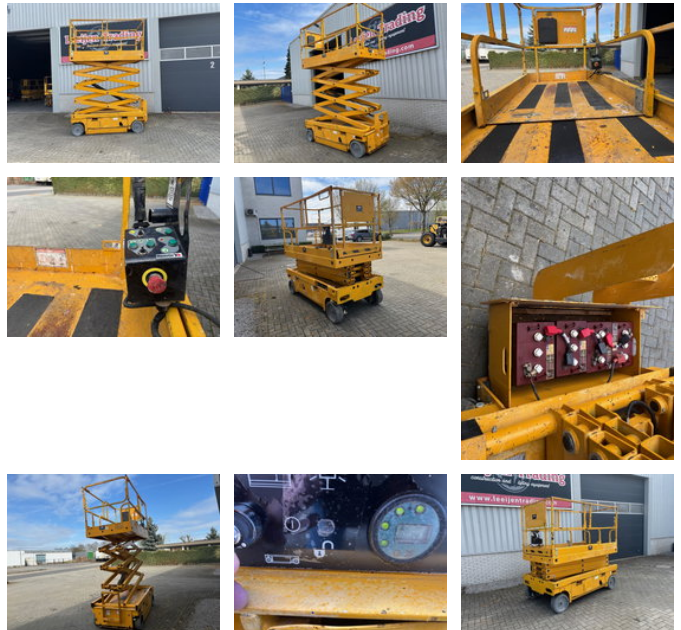

Leeijen Trading

Haulotte Compact 10, SOLD/ VERKOCHT/ VERKAUFT !!

General characteristics

Brand	Haulotte
Subcategory	Scissor lift wheeled
Year of construction	2012
Hours displayed	141
Colour	Yellow
Condition	Used
Fuel	Electric
CE marking	And

Properties

GVW	2.235kg
Serial number	CE146822
Max. lifting capacity	450kg
Mast type	Pair of scissors

Haulotte Compact 10, SOLD/ VERKOCHT/ VERKAUFT !!

Description

Haulotte Compact 10 electric scissorlift. Year: 2012, Hourmeter reading: 141, Working height: 10 Meters. Equipped with: NON marking tyres, Platform extension, CE marking, Build in battery charger