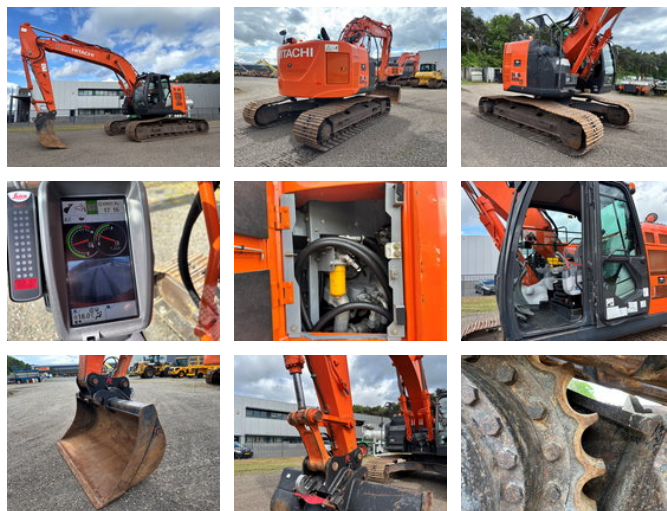

# Leeijen Trading

Hitachi ZX225USLC-5B excavator, 2015 year, Fresh condition!

## General characteristics

Brand	Hitachi
Subcategory	Crawler excavator
Year of construction	2015
Hours displayed	10932
Colour	Orange
Condition	Used
CE marking	And

## Properties

Single weight	25.900kg
Serial number	HCMDCN50L00302978

Hitachi ZX225USLC-5B excavator, 2015 year, Fresh condition!

## Technical specifications

Assets

122kw