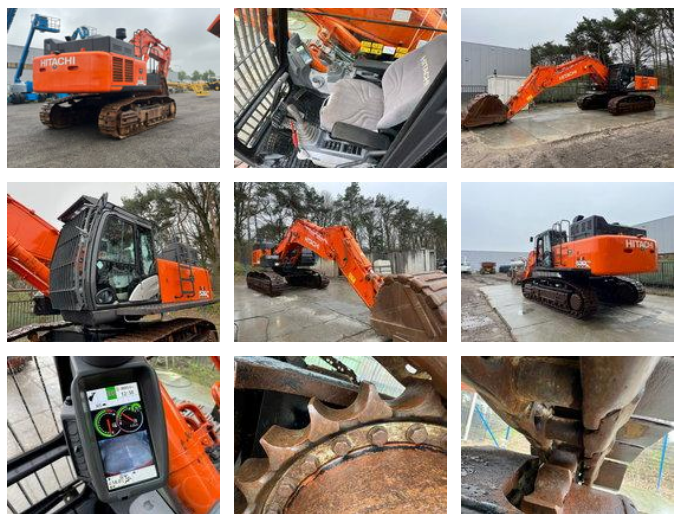

Leeijen Trading

Hitachi ZX530LCH-6, 2016 year, 9094 Hours, Incl.bucket, CE marked !!

General characteristics

Brand	Hitachi
Subcategory	Crawler excavator
Year of construction	2016
Hours displayed	9094
Colour	Orange
Condition	Used
Fuel	Diesel
Reference	242034
CE marking	And

Properties

Single weight	52.700kg
Serial number	HCMJAK4E00060009

Hitachi ZX530LCH-6, 2016 year, 9094 Hours, Incl.bucket, CE marked !!

Technical specifications

Drive

tracking

Description

= Additional options and accessories = - Heating = More information = Make of engine: Isuzu