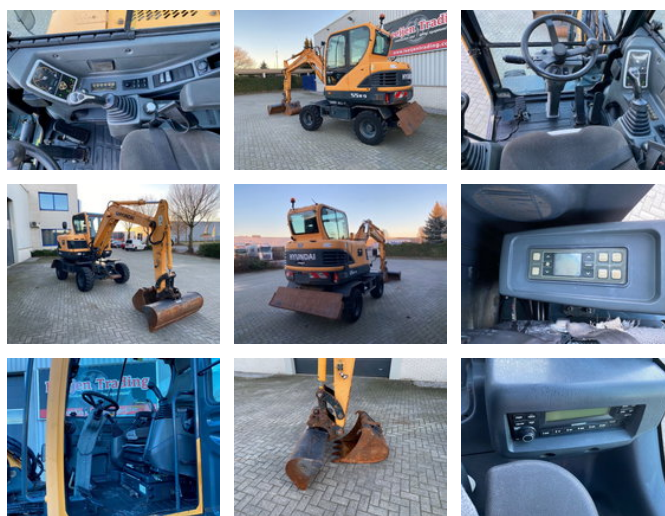

Leeijen Trading

Hyundai Robex 55W-9 wheeled excavator, 2013 year,
Airconditioning !!

General characteristics

Brand	Hyundai
Subcategory	Wheeled excavator
Year of construction	2013
Hours displayed	6772
Colour	Orange
Condition	Used
Fuel	Diesel
CE marking	And

Properties

Single weight	5.550kg
Serial number	HHKHM904VD0001699

Hyundai Robex 55W-9 wheeled excavator, 2013 year, Airconditioning !!

Description

Hyundai Robex 55W-9 Mobile excavator. Year : 2013 Hourmeter reading: 6.772, Weight: 5.550 Kg. Equipped with: Airco, Quick coupler, 2 Buckets, Working lights, CE marking, Monoboam, aux. hydraulic