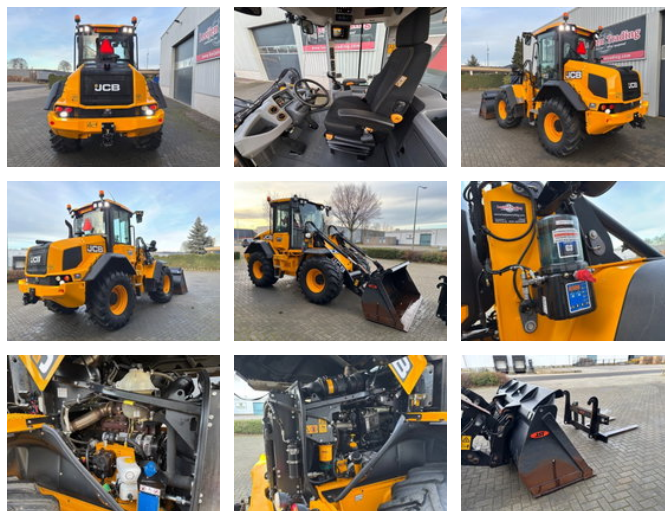

## JCB 411 S5 HT SOLD/VERKOCHT/VERKAUFT

### General characteristics

Brand	JCB
Subcategory	Wheel loader
Year of construction	2022
Hours displayed	1226
Colour	Yellow
Condition	Used
Fuel	Diesel
CE marking	And

# JCB 411 S5 HT SOLD/VERKOCHT/VERKAUFT

## Description

JCB 411 S5 HT Wheelloader. Year: 2022, Hourmeter reading: 1.226. Equipped with: LED working lights, Climate control, hydraulic quick coupler, closed bucket, pallet forks, Central greasing system, Camera, Michelin 540/70 R24 tyres, Heated seat, CE marking, Machine in almost new condition!!