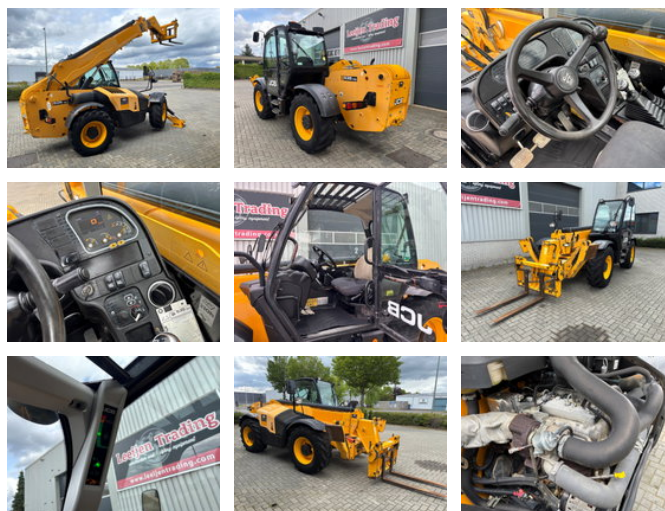

Leeijen Trading

JCB 535-125 Hi-Viz telehandler, 2015 year

General characteristics

Brand	JCB
Subcategory	Rigid telehandler
Year of construction	2015
Hours displayed	3296
Colour	Yellow
Condition	Used

Properties

Serial number	JCB5ANWGV02346567
Max. lifting capacity	3.500kg
Lifting height	12.270mm
Mast type	Telescopic

JCB 535-125 Hi-Viz telehandler, 2015 year

Technical specifications

Drive

wheels

Description

JCB 535-125 Hi- Viz telehandler. Year: 2015, Hourmeter reading: 3.296, Lifting height: 12.27 Meter, Lifting cap. 3.500 Kg. Equipped with: 4 wheel steering, Palletforks, Hydr. stabilisers, Working lights, Extra hydr connection.