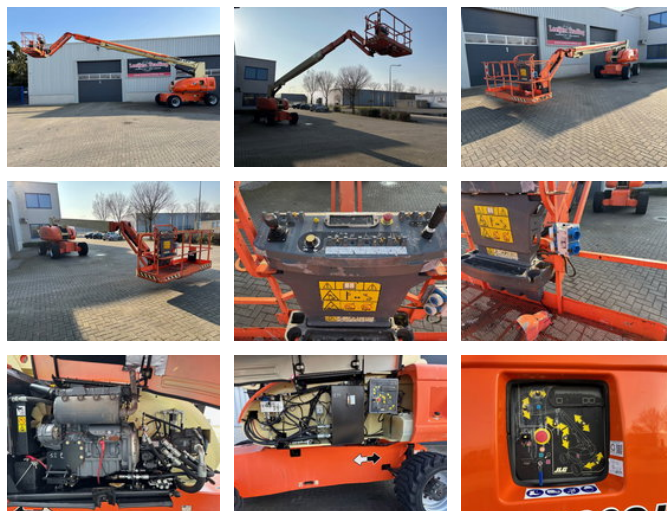

Leeijen Trading

JLG 860 SJ, SOLD/ VERKOCHT/VERKAUFT !!!

General characteristics

Brand	JLG
Subcategory	Telescopic boom lift wheeled
Year of construction	2011
Hours displayed	5084
Colour	Orange
Condition	Used
Fuel	Diesel
CE marking	And

Properties

GVW	17.020kg
Serial number	0300144486
Max. lifting capacity	230kg
Mast type	Telescopic

JLG 860 SJ, SOLD/ VERKOCHT/VERKAUFT !!!

Description

JLG 860SJ 4x4 telescopic boomlift. Year: 2011. Hourmeter reading: 5.084. Working height: 28 Meters. Equipped with: 4 wheel drive, CE marking, JIB arm, Rotating basket