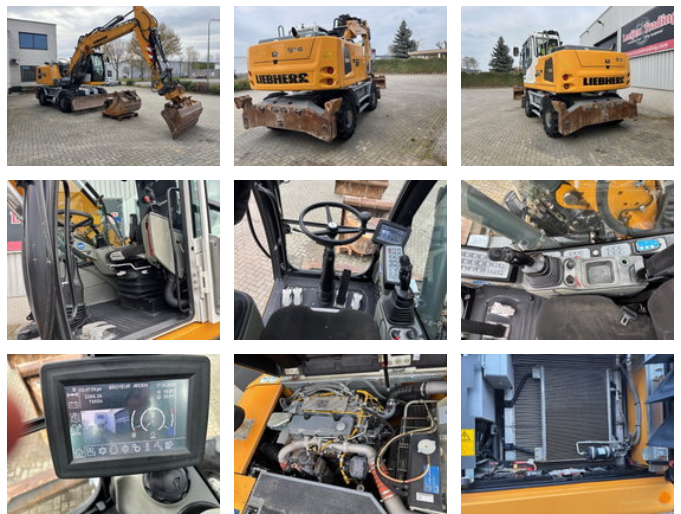

Leeijen Trading

Liebherr A 914 Litronic, 2017 Year only 7955 Hours! Incl. 3x buckets!!

General characteristics

Brand	Liebherr
Subcategory	Wheeled excavator
Year of construction	2017
Hours displayed	7955
Colour	Yellow
Condition	Used
Fuel	Diesel

Properties

GVW	17.499kg
Serial number	WLHZ1176EZX093780

Liebherr A 914 Litronic, 2017 Year only 7955 Hours! Incl. 3x buckets!!

Technical specifications

Drive	wheels
-------	--------

Assets	100kw
--------	-------

Description

Liebherr A914 Litronic wheeled excavator, Year: 2017, Hours: 7,955, Weight: 17,500 kg. Equipped with, among others: Quick coupler, Work lights, Air conditioning, 2-pieceboom, Blade and stabs, 3 buckets, Camera, CE Certificate, Central lubrication, Very clean machine !!