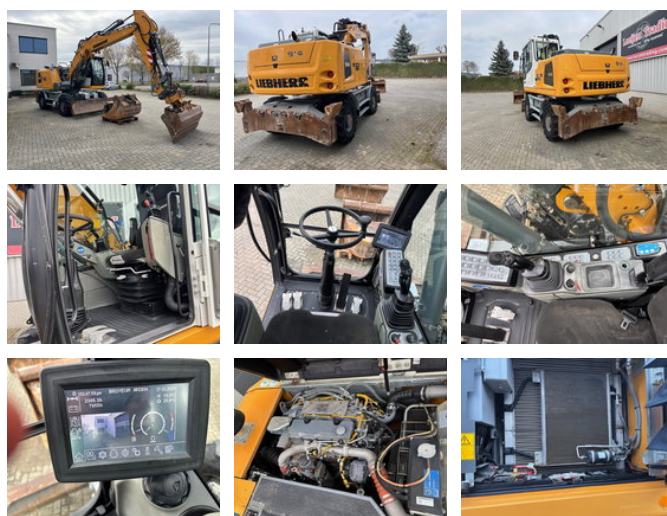

# Leeijen Trading

Liebherr A 914 Litronic, 2017 Year only 7955 Hours! Very nice condition!

## General features

Brand	Liebherr
Subcategory	Wheeled excavator
Construction year	2017
Hourmeter reading	7955
Color	Yellow
Condition	Used
Fuel	Diesel

# Liebherr A 914 Litronic, 2017 Year only 7955 Hours! Very nice condition!

## Description

Liebherr A914 Litronic wheeled excavator, Year: 2017, Hours: 7,955, Weight: 17,500 kg. Equipped with, among others: Quick coupler, Work lights, Air conditioning, 2-pieceboom, Blade and stabs, 3 buckets, Camera, CE Certificate, Central lubrication, Very clean machine !!