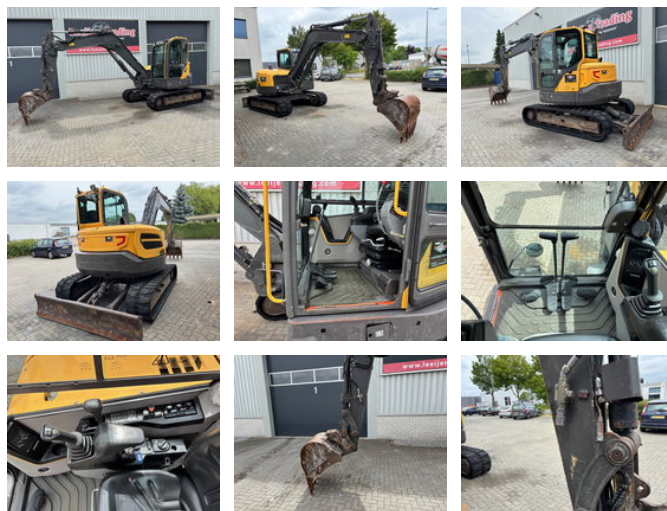

Leeijen Trading

Volvo ECR88D, SOLD/VERKOCHT/VERKAUFT !!!

General characteristics

Brand	Volvo
Subcategory	Crawler excavator
Year of construction	2016
Hours displayed	5400
Colour	Yellow
Condition	Used
Fuel	Diesel
CE marking	And

Properties

GVW	8.778kg
Serial number	VCE00E88P00211853

Volvo ECR88D, SOLD/VERKOCHT/VERKAUFT !!!

Technical specifications

Assets

43kw

Description

Volvo ECR88D Tracked Midi Excavator. Year: 2016 Hourmeter reading: 5.400, Weight: 8.778 Kg. Equipped with: Blade, Bucket, Working lights, CE marking, Quick coupler, Rubber tracks, Aux. hydraulic lines, Airconditioning.