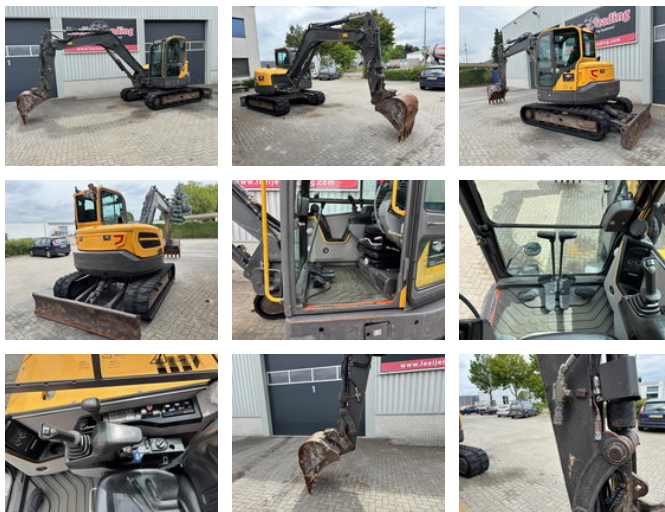

Leeijen Trading

Volvo ECR88D tracked excavator VERKOCHT/VERKAUFT/ SOLD

General features

Brand	Volvo
Subcategory	Crawler excavator
Construction year	2016
Hourmeter reading	5400
Color	Yellow
Condition	Used
Fuel	Diesel
CE marking	Yes

Characteristics

GVW	8.778kg
Serial number	VCE00E88P00211853

Volvo ECR88D tracked excavator VERKOCHT/VERKAUFT/ SOLD

Technical specifications

Engine output 43kw

Description

Volvo ECR88D Tracked Midi Excavator. Year: 2016 Hourmeter reading: 5.400, Weight: 8.778 Kg. Equipped with: Blade, Bucket, Working lights, CE marking, Quick coupler, Rubber tracks, Aux. hydraulic lines, Airconditioning.