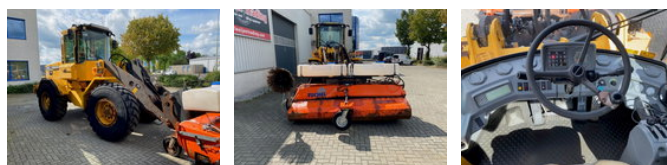

Leeijen Trading

Volvo L70C Wheelloader, 1996 Year

General features

Brand	Volvo
Subcategory	Wheel loader
Construction year	1996
Hourmeter reading	18644
Color	Yellow
Condition	Used
Fuel	Diesel
CE marking	Yes

Characteristics

Empty weight	11.500kg
Serial number	L70CV12486

Volvo L70C Wheelloader, 1996 Year

Description

Volvo L70C wheeled loader. Year: 1996, Equipped with: Working lights, Quick Coupler, Tichel Sweeper (not functioning), Michelin XHA 20.5R25 tyres, CE certificate and Danish roadregistration with the machine!